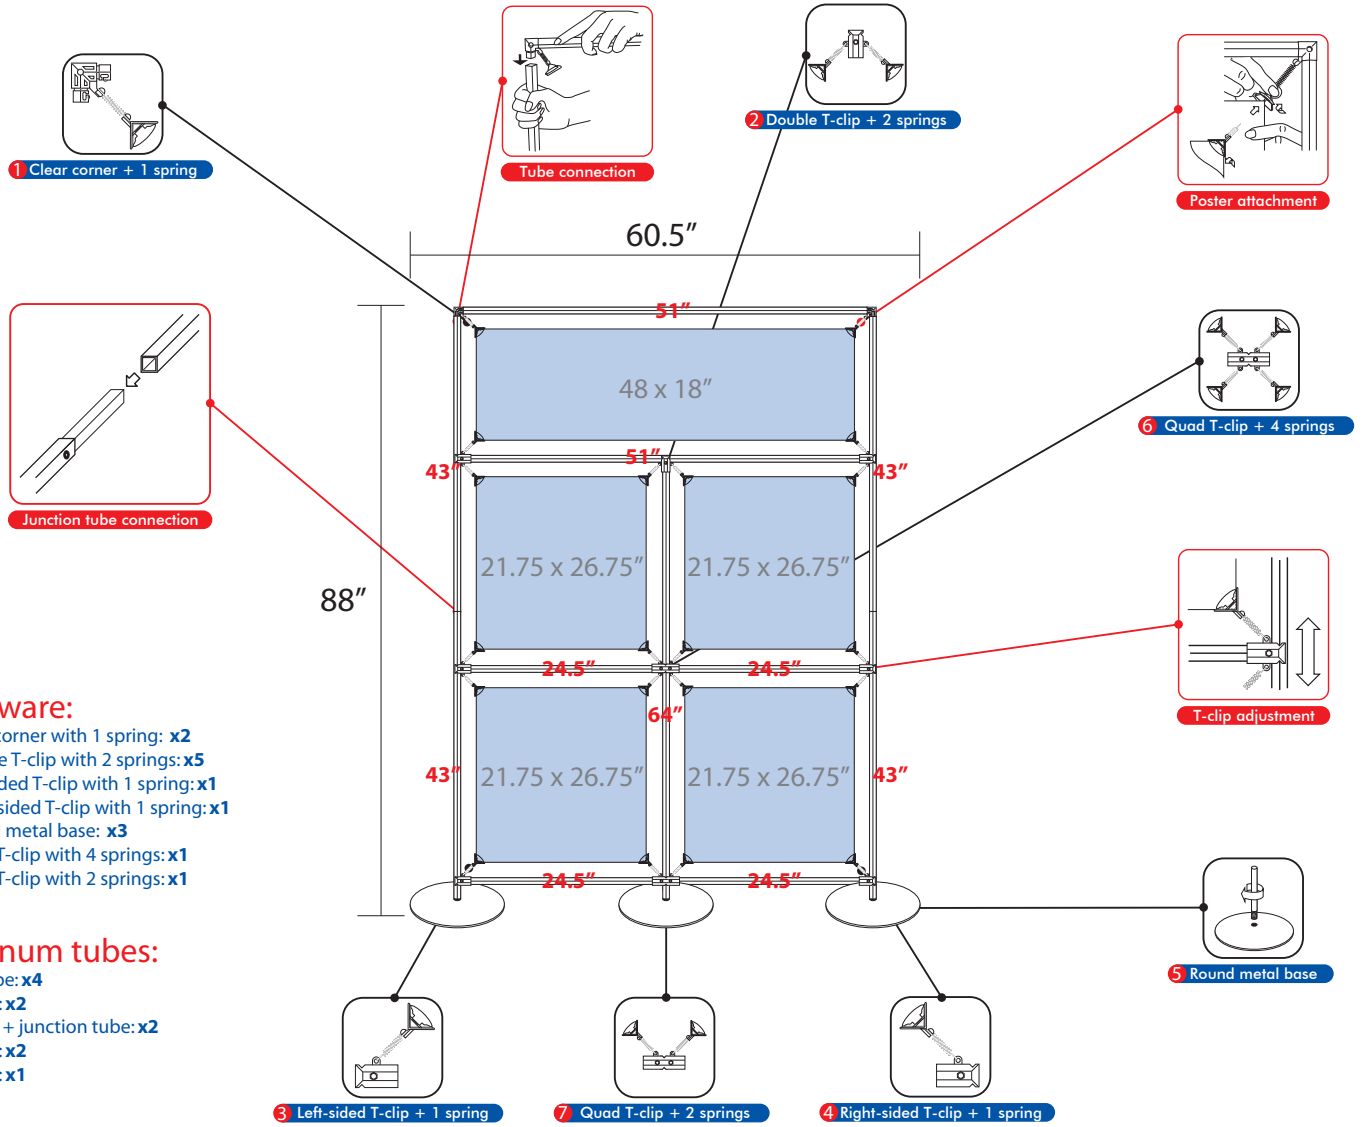

Hardware:

- ① Clear corner with 1 spring: x2
- ② Double T-clip with 2 springs: x3
- ③ Left-sided T-clip with 1 spring: x1
- ④ Right-sided T-clip with 1 spring: x1
- ⑤ Round metal base: x3
- ⑥ Quad T-clip with 4 springs: x1
- ⑦ Quad T-clip with 2 springs: x1

Aluminum tubes:

- 40.75" tube: x4
- 41.75" tube: x1
- 41.75" tube + junction tube: x1
- 43" tube: x3
- 43" tube + junction tube: x3

Hardware:

- ① Clear corner with 1 spring: **x2**
- ② Double T-clip with 2 springs: **x5**
- ③ Left-sided T-clip with 1 spring: **x1**
- ④ Right-sided T-clip with 1 spring: **x1**
- ⑤ Round metal base: **x3**
- ⑥ Quad T-clip with 4 springs: **x1**
- ⑦ Quad T-clip with 2 springs: **x1**

Aluminum tubes:

- 24.5" tube: **x4**
- 43" tube: **x2**
- 43" tube + junction tube: **x2**
- 51" tube: **x2**
- 64" tube: **x1**

Hardware:

- ① Clear corner with 1 spring: **x4**
- ② Double T-clip with 2 springs: **x8**
- ③ T-clip no spring: **x4**

Aluminum tubes:

- 21" tube: **x1**
- 24" tube: **x6**
- 37.5" curved tube: **x2**
- 37.5" curved tube + junction tube: **x2**
- 41" tube with black caps: **x2**