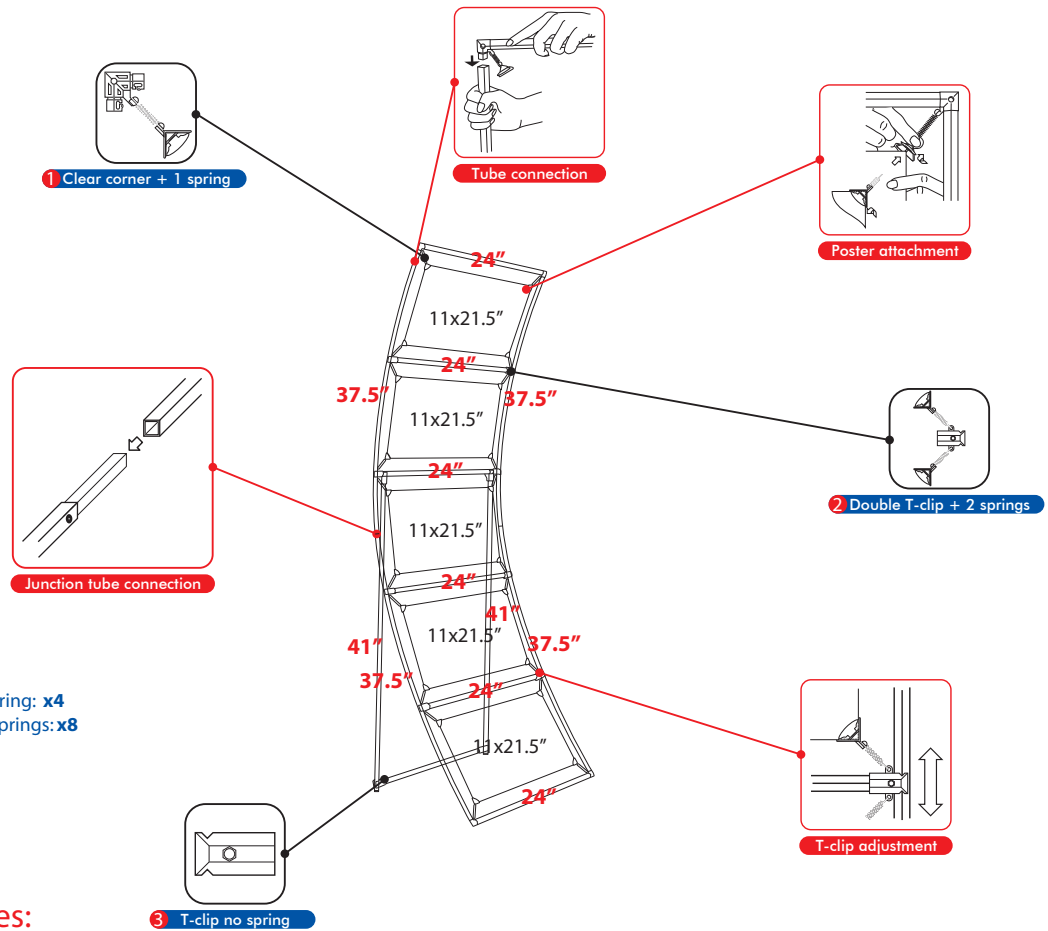

Hardware:

- ① Clear corner with 1 spring: x2
- ② Double T-clip with 2 springs: x3
- ③ Left-sided T-clip with 1 spring: x1
- ④ Right-sided T-clip with 1 spring: x1
- ⑤ Round metal base: x3
- ⑥ Quad T-clip with 4 springs: x1
- ⑦ Quad T-clip with 2 springs: x1

Aluminum tubes:

- 40.75" tube: x4
- 41.75" tube: x1
- 41.75" tube + junction tube: x1
- 43" tube: x3
- 43" tube + junction tube: x3

Hardware:

- ① Clear corner with 1 spring: **x2**
- ② Double T-clip with 2 springs: **x5**
- ③ Left-sided T-clip with 1 spring: **x1**
- ④ Right-sided T-clip with 1 spring: **x1**
- ⑤ Round metal base: **x3**
- ⑥ Quad T-clip with 4 springs: **x1**
- ⑦ Quad T-clip with 2 springs: **x1**

Aluminum tubes:

- 24.5" tube: **x4**
- 43" tube: **x2**
- 43" tube + junction tube: **x2**
- 51" tube: **x2**
- 64" tube: **x1**

Hardware:

- ① Clear corner with 1 spring: **x4**
- ② Double T-clip with 2 springs: **x8**
- ③ T-clip no spring: **x4**

Aluminum tubes:

- 21" tube: **x1**
- 24" tube: **x6**
- 37.5" curved tube: **x2**
- 37.5" curved tube + junction tube: **x2**
- 41" tube with black caps: **x2**